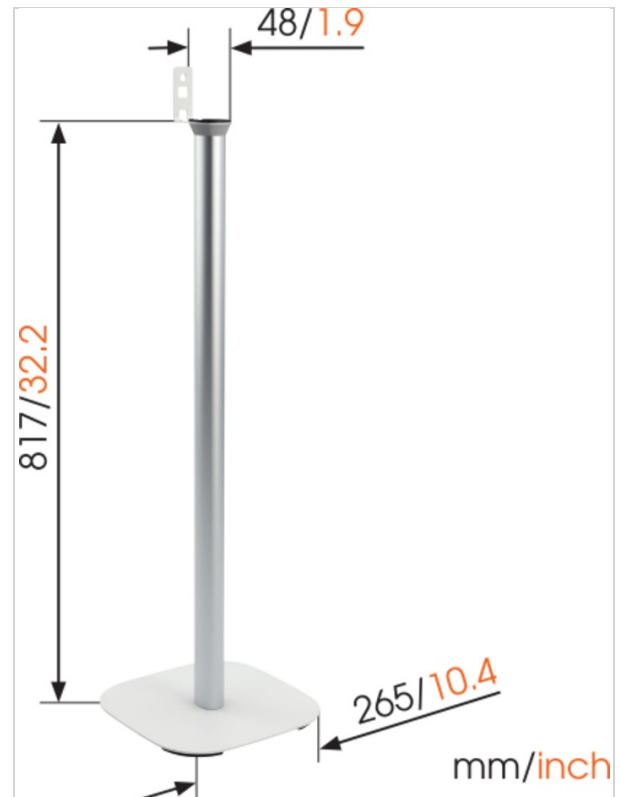

SOUND 4301 Lautsprecher Ständer für Sonos PLAY:1 (Weiß)

Artikelnummer (SKU) 8153011
Farbe Weiß

Key Benefits

- Stellen Sie Ihren Lautsprecher im Sitzen auf Ohrhöhe ein
- Eine perfekte Hörposition, überall im Zimmer
- Integriertes Verlängerungskabel
- Einfache Montage (vormontiert)

Get more out of your Sonos PLAY:1

Integrate your Sonos PLAY:1 speaker seamlessly into your interior design by placing it on a Vogel's SOUND 4301 floor stand. With a height of 82 cm, the floor stand raises your speaker to ear level when you're seated - which is where speakers sound best. Create the perfect Sonos listening position anywhere in the room. The Vogel's floor stand provides secure support for your Sonos PLAY:1 and comes in black or white to match the colour of your speaker. Installation is easy, thanks to a pre-assembled speaker interface and integrated extension power cord.

Place your speaker where it sounds best

With the Vogel's floor stand, you get the flexibility to create the perfect listening position for your Sonos PLAY:1 - anywhere in the room. Do you want to mount your speakers up high and out of the way? Then take a look at the Vogel's wall mount for Sonos PLAY:1. Vogel's speaker wall mounts and floor stands are also available for Sonos PLAY:3 speakers.

Product specifications

Produkttyp-Nummer	SOUND 4301
Artikelnummer (SKU)	8153011
Farbe	Weiß
EAN-Einzelbox	8712285329807
TÜV-zertifiziert	Ja
Garantie	5 Jahre

Produktgröße Lautsprecher	One & PLAY:1
Abstand zum Boden (mm)	817